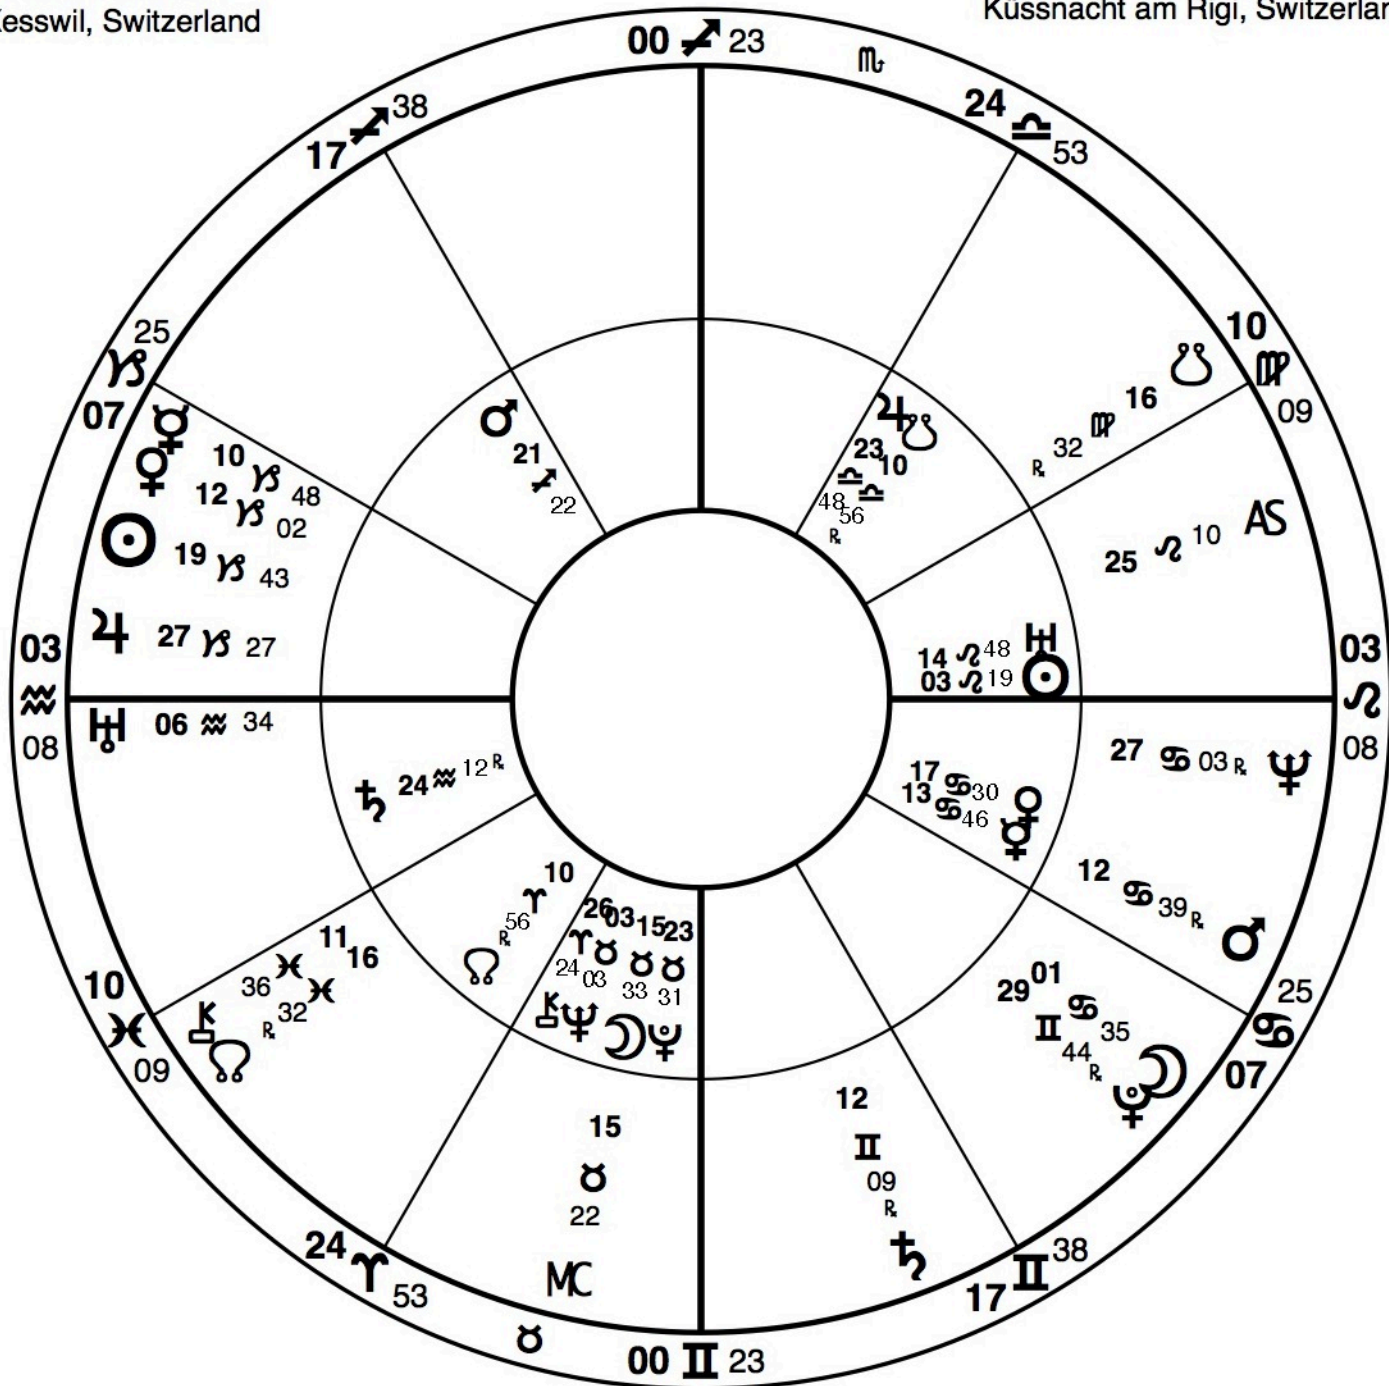

Carl Jung

Reference Chart

Natal Chart

July 26, 1875

7:29:00 PM SZOT

Kesswil, Switzerland

Opening of the Egg

2nd Chart

Natal Chart

January 10, 1914

8:00:00 PM CET

Küssnacht am Rigi, Switzerland

Prepared By:
Carol Ferris