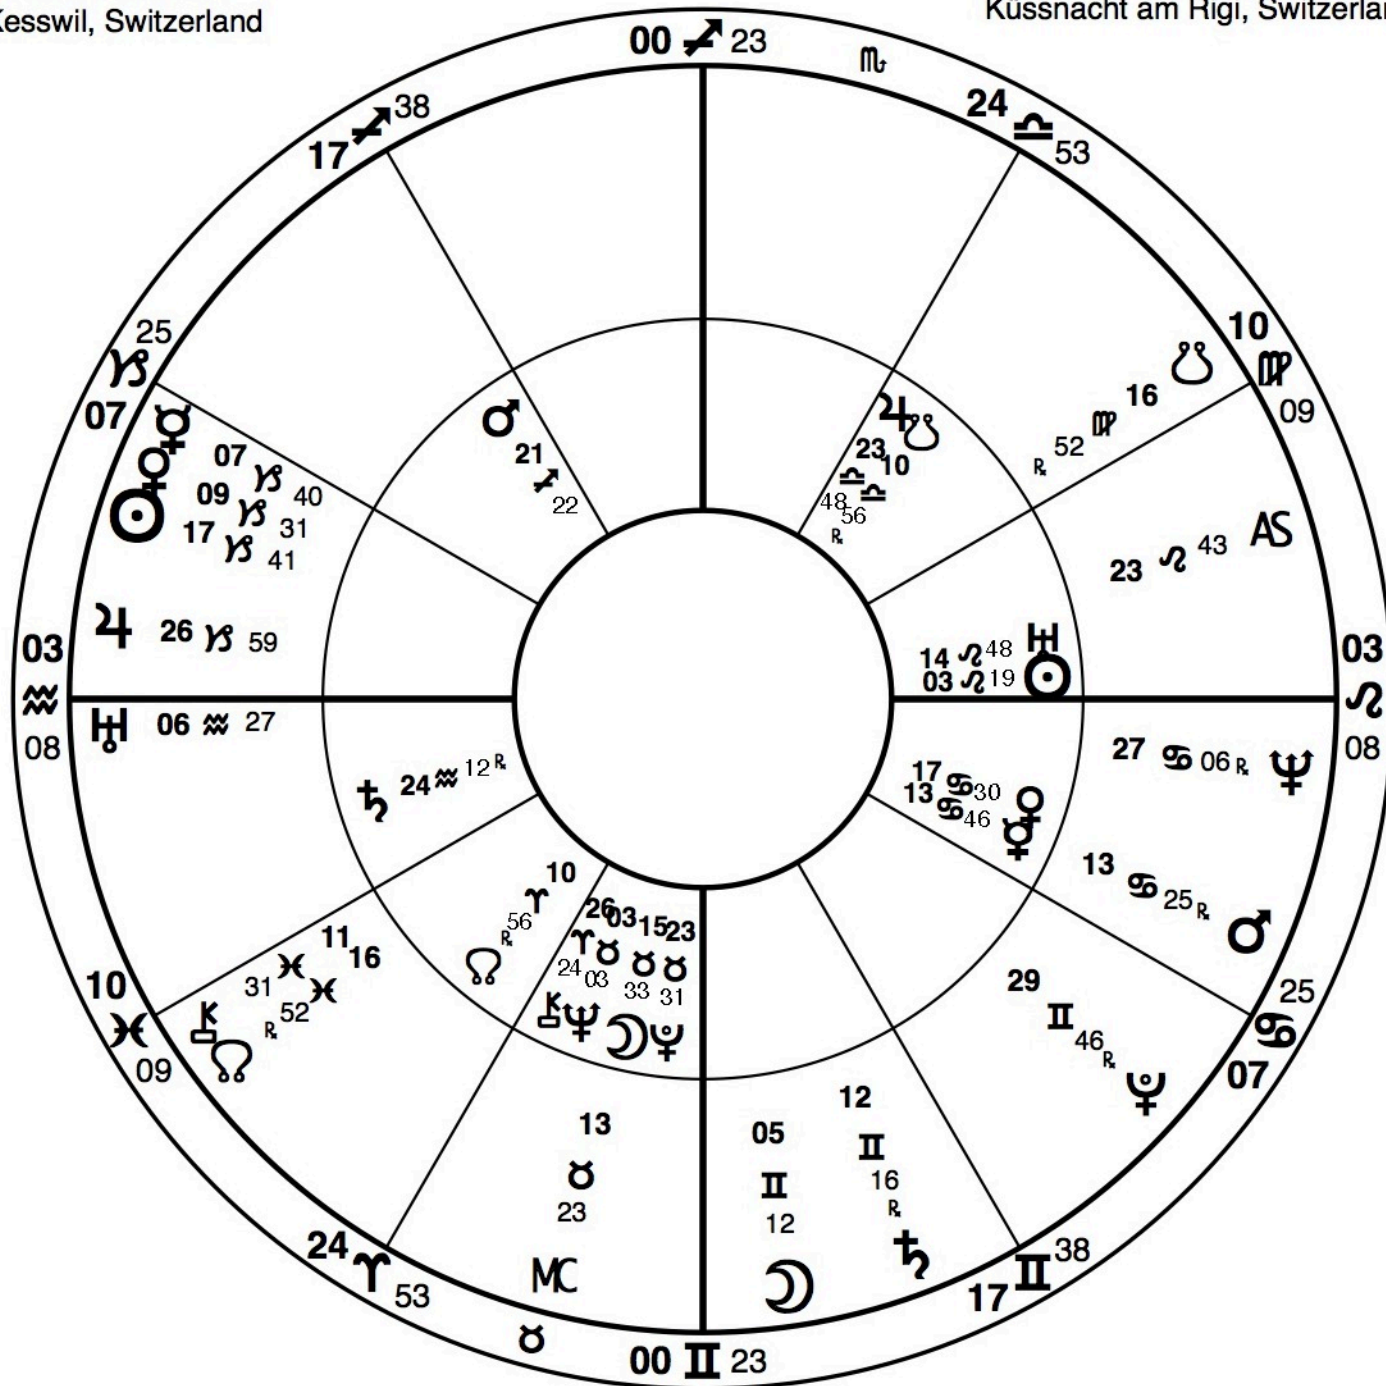

## Reference Chart

Natal Chart

July 26, 1875

7:29:00 PM SZOT

Kesswil, Switzerland

# First Day Izdubar

## 2nd Chart

Natal Chart

January 8, 1914

8:00:00 PM CET

Küssnacht am Rigi, Switzerland

Prepared By:  
Carol Ferris