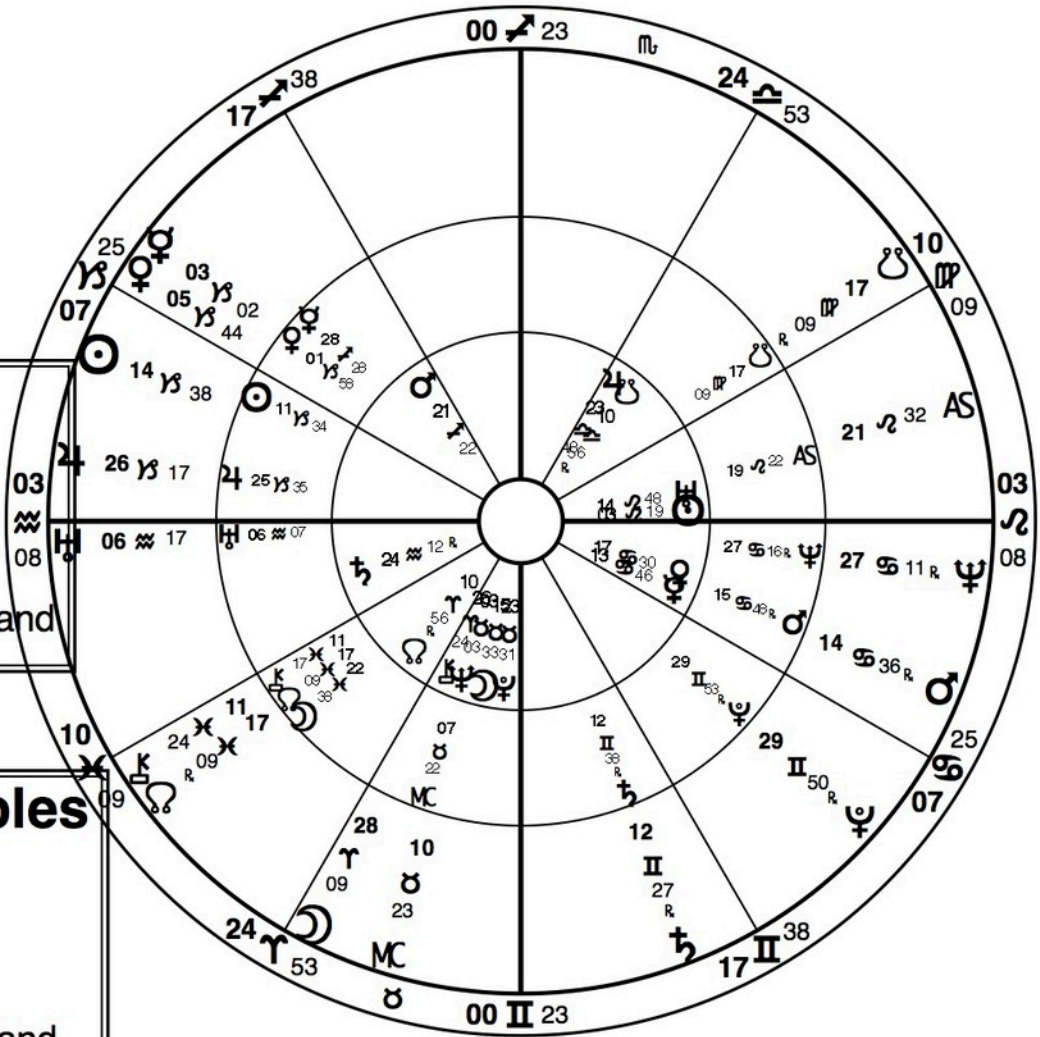

Carl Jung
Reference Chart
 Natal Chart
 July 26, 1875
 7:29:00 PM SZOT
 Kesswil, Switzerland

Red Book Death
2nd Chart
 Natal Chart
 January 2, 1914
 8:00:00 PM CET
 Küsnacht am Rigi, Switzerland

Remains of Temples
3rd Chart
 Natal Chart
 January 5, 1914
 8:00:00 PM CET
 Küsnacht am Rigi, Switzerland